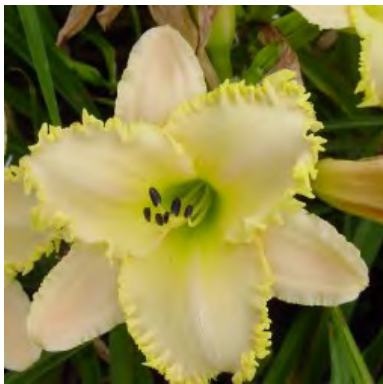

Tetraploid, 40 buds with 4 branches

Light rose pink bitone with copper gold edge above yellow green throat.

Darla Anita (Kinnebrew, J 1999)

Height 30, Bloom 7", Season early-mid, Evergreen

Tetraploid, 40 buds with 5 branches

Indy Charmer (Anderson, D. 1988)

Height 17", Bloom 3.75", Season early-mid, Semi-evergreen.

Diploid

Lavender and cream bicolor with dark lavender eyezone and green throat.

Web Of Intrigue (Stamile 1999)

Height 30", bloom 6", Season early early, Evergreen
Tetraploid, 35 buds with 5 branches

Pale orange with etched pattern of lavender and purple above green throat

Buzz Saw (Gossard 2003)

Height 28", Bloom 5.5", Season mid-late, Dormant

Tetraploid, 18 buds with 3 branches

Creamy white with yellow tooth edge above green throat.