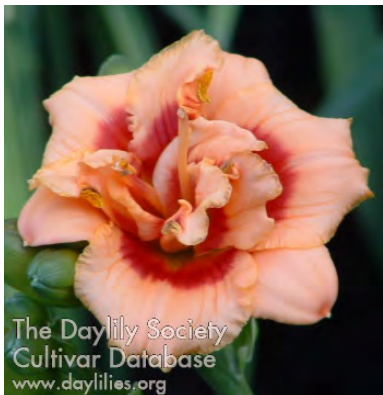

Tetraploid, 40 buds with 4 branches

Light rose pink bitone with copper gold edge above yellow green throat.

Darla Anita (Kinnebrew, J 1999)

Height 30, Bloom 7", Season early-mid, Evergreen

Tetraploid, 40 buds with 5 branches

Indy Charmer (Anderson, D. 1988)

Height 17", Bloom 3.75", Season early-mid, Semi-evergreen.

Diploid

Lavender and cream bicolor with dark lavender eyezone and green throat.

Web Of Intrigue (Stamile 1999)

Height 30", bloom 6", Season early early, Evergreen
Tetraploid, 35 buds with 5 branches

Pale orange with etched pattern of lavender and purple above green throat

Buzz Saw (Gossard 2003)

Height 28", Bloom 5.5", Season mid-late, Dormant

Tetraploid, 18 buds with 3 branches

Creamy white with yellow tooth edge above green throat.

You Angel You (Stamile, G 1993)

Height 15", Bloom 2", Season mid, Semi-evergreen

Diploid, double

Cream with red eyezone above green throat

Awesome Artist (Lambertson 2002)

Height 26", Bloom 5.5", Season early-mid, semi-evergreen.