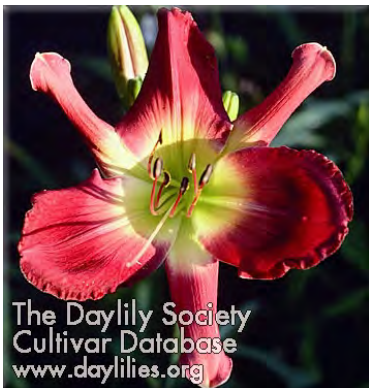

John Kinnebrew (Salter 2002)

Height 25", Bloom 6", Season mid, Semi-Evergreen,

Tetraploid Double

Cream yellow blend with green throat.

God Save The Queen (Morss, 2005)

Height 30", Bloom 7", Season early, Rebloom, Evergreen, Tetraploid, 26 buds with 4 branches,

Medium amethyst with midnight purple eye and purple outlined yellow gold edge above yellow to green throat.

Leslie Renee (Stamile 2004)

Height 24", Bloom 5", Season early, Semi-Evergreen

Pink with chartreuse green edge above green throat.

Art Galley Quilling (Lambertson 1998)

Height 30", Bloom 7.5", Season mid, Semi-Evergreen

Tetraploid, 25 buds with 3 branches. UF Crispate

Red with light red watermark and green throat.

Storm of the Century (Carr 2000)